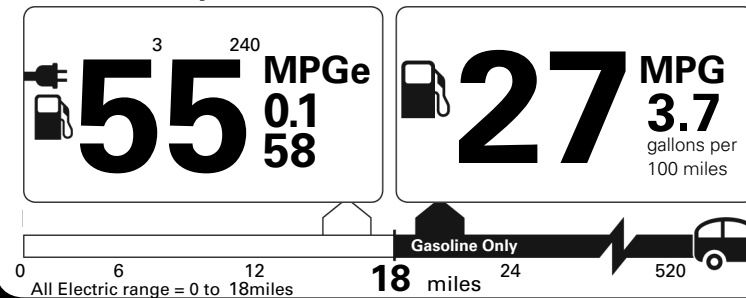

**Metallic Paint** 695.00

**Protection Package Premier\*** 735.00

**20" 5-Multi Spoke Alloy Wheel** 800.00

**Destination Charge** 1,095.00

**Total Suggested Retail Price:** \$ 70,225.00

## Fuel Economy and Environment

Plug-In Hybrid Vehicle  
Electricity-Gasoline

**Fuel Economy** Standard SUV 4WD range from 14 to 105 MPGe. The best vehicle rates 142 MPGe.

You spend  
**\$ 500**

more in fuel costs  
over 5 years  
compared to the  
average new vehicle.