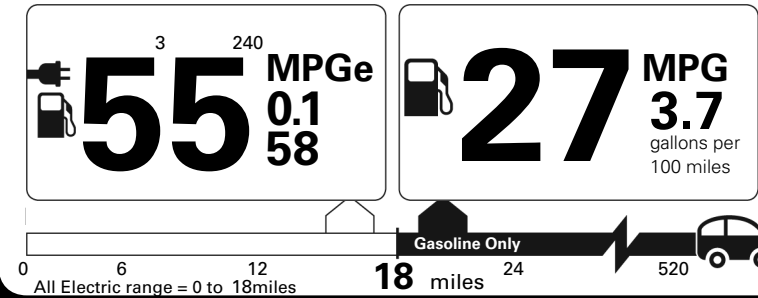

Total Suggested Retail Price: \$ 71,400.00

Fuel Economy and Environment

Plug-In Hybrid Vehicle
Electricity-Gasoline

Fuel Economy Standard SUV 4WD range from 14 to 105 MPGe. The best vehicle rates 142 MPGe.