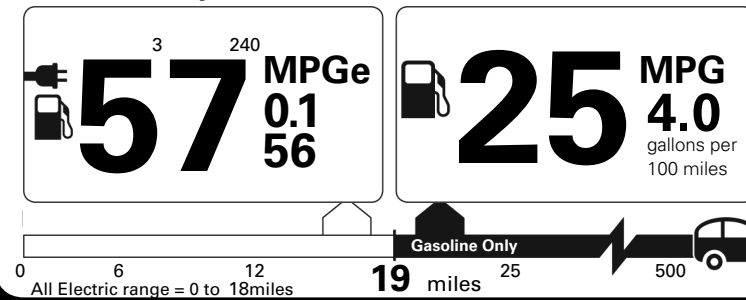

\$ 68,305.00

Fuel Economy and Environment

Plug-In Hybrid Vehicle
Electricity-Gasoline

Fuel Economy Small SUV 4WD range from 16 to 125 MPGe. The best vehicle rates 142 MPGe.

You spend
\$ 750

more in fuel costs
over 5 years
compared to the
average new vehicle.