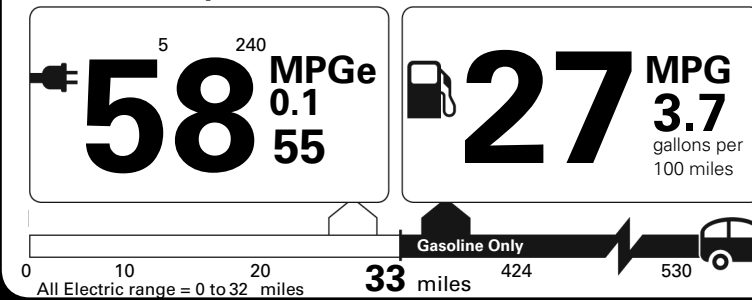

Instagram: @VolvoCarUSA
Facebook: Volvo Car USA
YouTube: Volvo Car USA

PRICING

IMPORTER'S SUGGESTED LIST PRICE P.O.E.: \$ 79,900.00

Ultimate Features

Bright Chrome Bars in Front Grille
Bright Integrated Roof Rails
Bright Chrome Window Surround
Perforated Nappa Leather Upholstery Seating
Surfaces, Front Seats, Front Seats
Ventilated Front Seats
Unique Wood Inlay
21" Diamond Cut Alloy Wheel
Tailored Dashboard and Upper Door Panels
Crystal Shifter
Harman Kardon Premium Sound
Power Adjustable Side Support, Front Seats
Power Cushion Extension, Front Seats
Sun Curtains Rear Side Windows
Graphical Head Up Display
Heated Steering Wheel
Heated Rear Seats
Headlight High Pressure Cleaning
360 Surround View Camera
Recharge Illuminated Tread Plates
Interior High Level Illumination

Destination Charge 1,095.00

Total Suggested Retail Price: \$ 80,995.00

The price shown does not include Gasoline, License and Title Fees, State and
Local Taxes and Dealer Installed Options and Accessories. The factory reserves
the right to modify price, designs and equipment without previous notice.

Fuel Economy and Environment

Plug-In Hybrid Vehicle
Electricity-Gasoline

Fuel Economy Standard SUV 4WD range from 14 to 102 MPGe. The best vehicle rates 132 MPGe.

You save
\$ 500
in fuel costs
over 5 years
compared to the
average new vehicle.