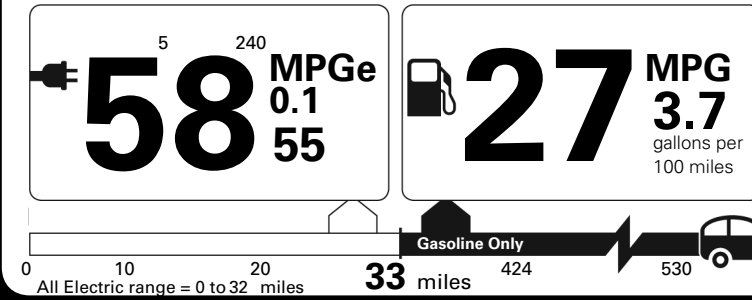

Instagram: @VolvoCarUSA
Facebook: Volvo Car USA
YouTube: Volvo Car USA

PRICING

IMPORTER'S SUGGESTED LIST PRICE P.O.E.: \$ 79,400.00

Ultimate Features

Bright Chrome Bars in Front Grille
Bright Integrated Roof Rails
Bright Chrome Window Surround
Integrated Center Booster Cushion, 2nd Row
Perforated Nappa Leather Upholstery Seating Surfaces, Front Seats or
Tailored Wool Blend Seating Surfaces
Ventilated Front Seats (Not avail. with Tailored Wool Blend)
Unique Wood Inlay
21" Diamond Cut Alloy Wheel
Tailored Dashboard and Upper Door Panels
Crystal Shifter
Harman Kardon Premium Sound
Power Adjustable Side Support, Front Seats (Not avail. With Tailored Wool Blend)
Power Cushion Extension, Front Seats
Sun Curtains Rear Side Windows
Graphical Head Up Display
Heated Steering Wheel
Heated Rear Seats
Headlight High Pressure Cleaning
360 Surround View Camera
Recharge Illuminated Tread Plates
Interior High Level Illumination

Lounge Package 1,700.00
Backrest Massage Front Seats
Nubuck Headliner

Protection Package Premier*** 820.00

Destination Charge 1,095.00

Total Suggested Retail Price: \$ 83,015.00

The price shown does not include Gasoline, License and Title Fees, State and Local Taxes and Dealer Installed Options and Accessories. The factory reserves the right to modify price, designs and equipment without previous notice.

Fuel Economy and Environment

Plug-In Hybrid Vehicle
Electricity-Gasoline

Fuel Economy Standard SUV 4WD range from 14 to 102 MPGe. The best vehicle rates 132 MPGe.

You save
\$ 500
in fuel costs
over 5 years
compared to the
average new vehicle.