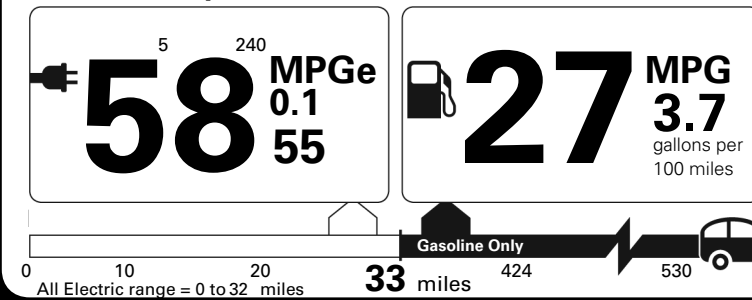

Lounge Package 1,700.00

Backrest Massage Front Seats
Nubuck Headliner

Protection Package Premier*** 820.00

Destination Charge 1,095.00

Total Suggested Retail Price: \$ 83,015.00

The price shown does not include Gasoline, License and Title Fees, State and
Local Taxes and Dealer Installed Options and Accessories. The factory reserves
the right to modify price, designs and equipment without previous notice.

Fuel Economy and Environment

Plug-In Hybrid Vehicle
Electricity-Gasoline

Fuel Economy Standard SUV 4WD range from 14 to 102 MPGe. The best vehicle rates 132 MPGe.

You **save**
\$ 500
in fuel costs
over 5 years
compared to the
average new vehicle.