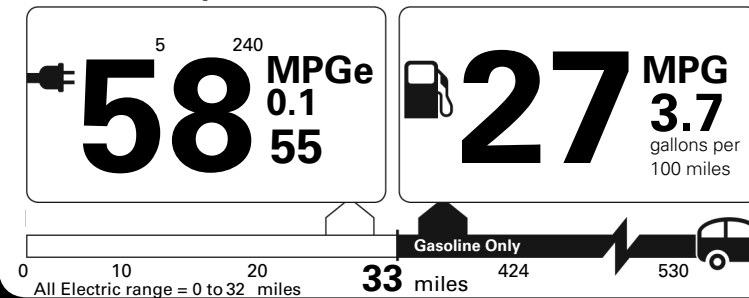

Luggage Cover 330.00

Protection Package Premier*** 790.00

21" 5-Double Spoke Alloy Wheel 800.00

Harman Kardon Premium Sound 800.00

Destination Charge 1,095.00

Total Suggested Retail Price: \$ 77,415.00

The price shown does not include Gasoline, License and Title Fees, State and
 Local Taxes and Dealer Installed Options and Accessories. The factory reserves
 the right to modify price, designs and equipment without previous notice.

Fuel Economy and Environment

Plug-In Hybrid Vehicle
 Electricity-Gasoline

Fuel Economy Standard SUV 4WD range from 14 to 102 MPGe. The best vehicle rates 132 MPGe.

You save
\$ 500
 in fuel costs
 over 5 years
 compared to the
 average new vehicle.