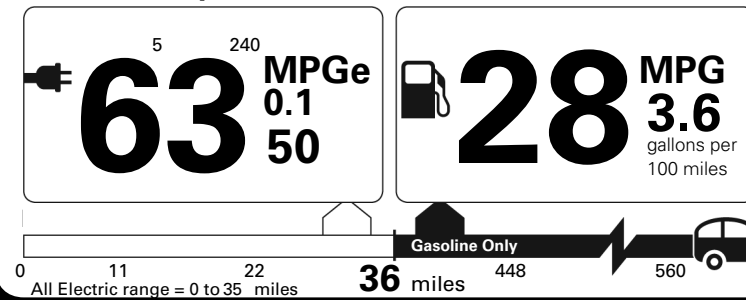

**21" 5-V Spoke Black Diamond Cut Alloy Wheel** 800.00

**Destination Charge** 1,095.00

**Total Suggested Retail Price:** \$ 71,585.00

The price shown does not include Gasoline, License and Title Fees, State and  
Local Taxes and Dealer Installed Options and Accessories. The factory reserves  
the right to modify price, designs and equipment without previous notice.

## Fuel Economy and Environment

Plug-In Hybrid Vehicle  
Electricity-Gasoline

**Fuel Economy** Small SUV 4WD range from 14 to 129 MPGe. The best vehicle rates 132 MPGe.

You save  
**\$ 1,000**  
in fuel costs  
over 5 years  
compared to the  
average new vehicle.